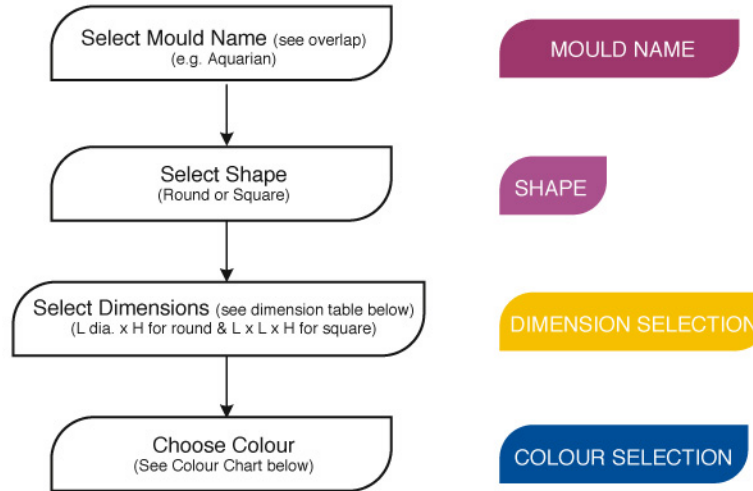

## Planter serial number procedure

### Selection of Planters:

### SHAPE

S-1 Slate Gray

ROUND (RO)

S-1 Slate Gray

SQUARE (SQ)

### DIMENSION SELECTION

L (mm)	H (mm)
600	300
900	450
1200	600
1500	750
1800	900
	1050